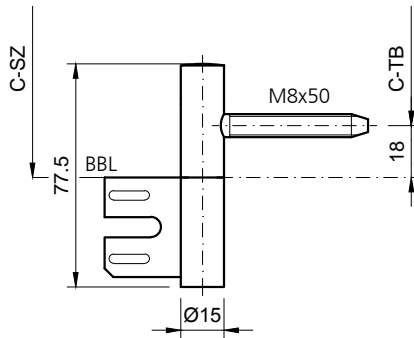

**V8026 (SZ)**  
matt vernickelt

**V8120 (SZ)**  
matt vernickelt

**V4726 (HR)**  
matt vernickelt

SZ = Stahlzargen, HR = Holzrahmen, HZ = Holzzargen