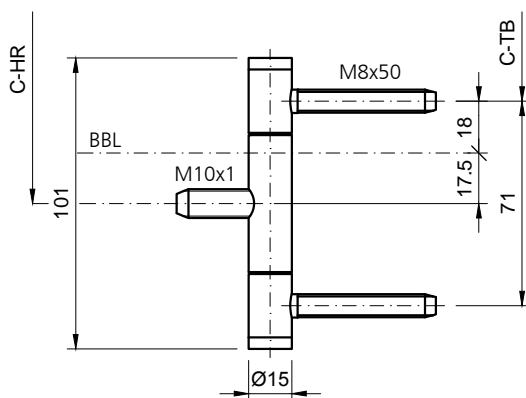

**V8026 (SZ)**  
matt vernickelt

**V8120 (SZ)**  
matt vernickelt

**V4726 (HR)**  
matt vernickelt

SZ = Stahlzargen, HR = Holzrahmen, HZ = Holzzargen