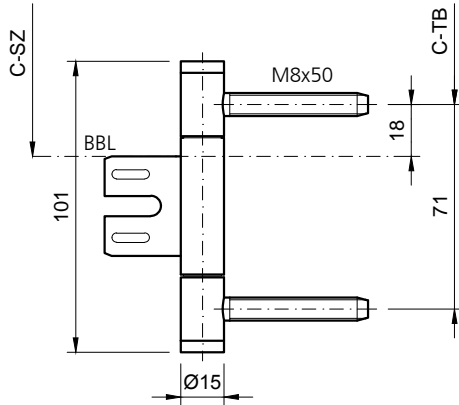

**V8026 (SZ)**  
matt vernickelt

**V8120 (SZ)**  
matt vernickelt

**V4726 (HR)**  
matt vernickelt

SZ = Stahlzargen, HR = Holzrahmen, HZ = Holzzargen